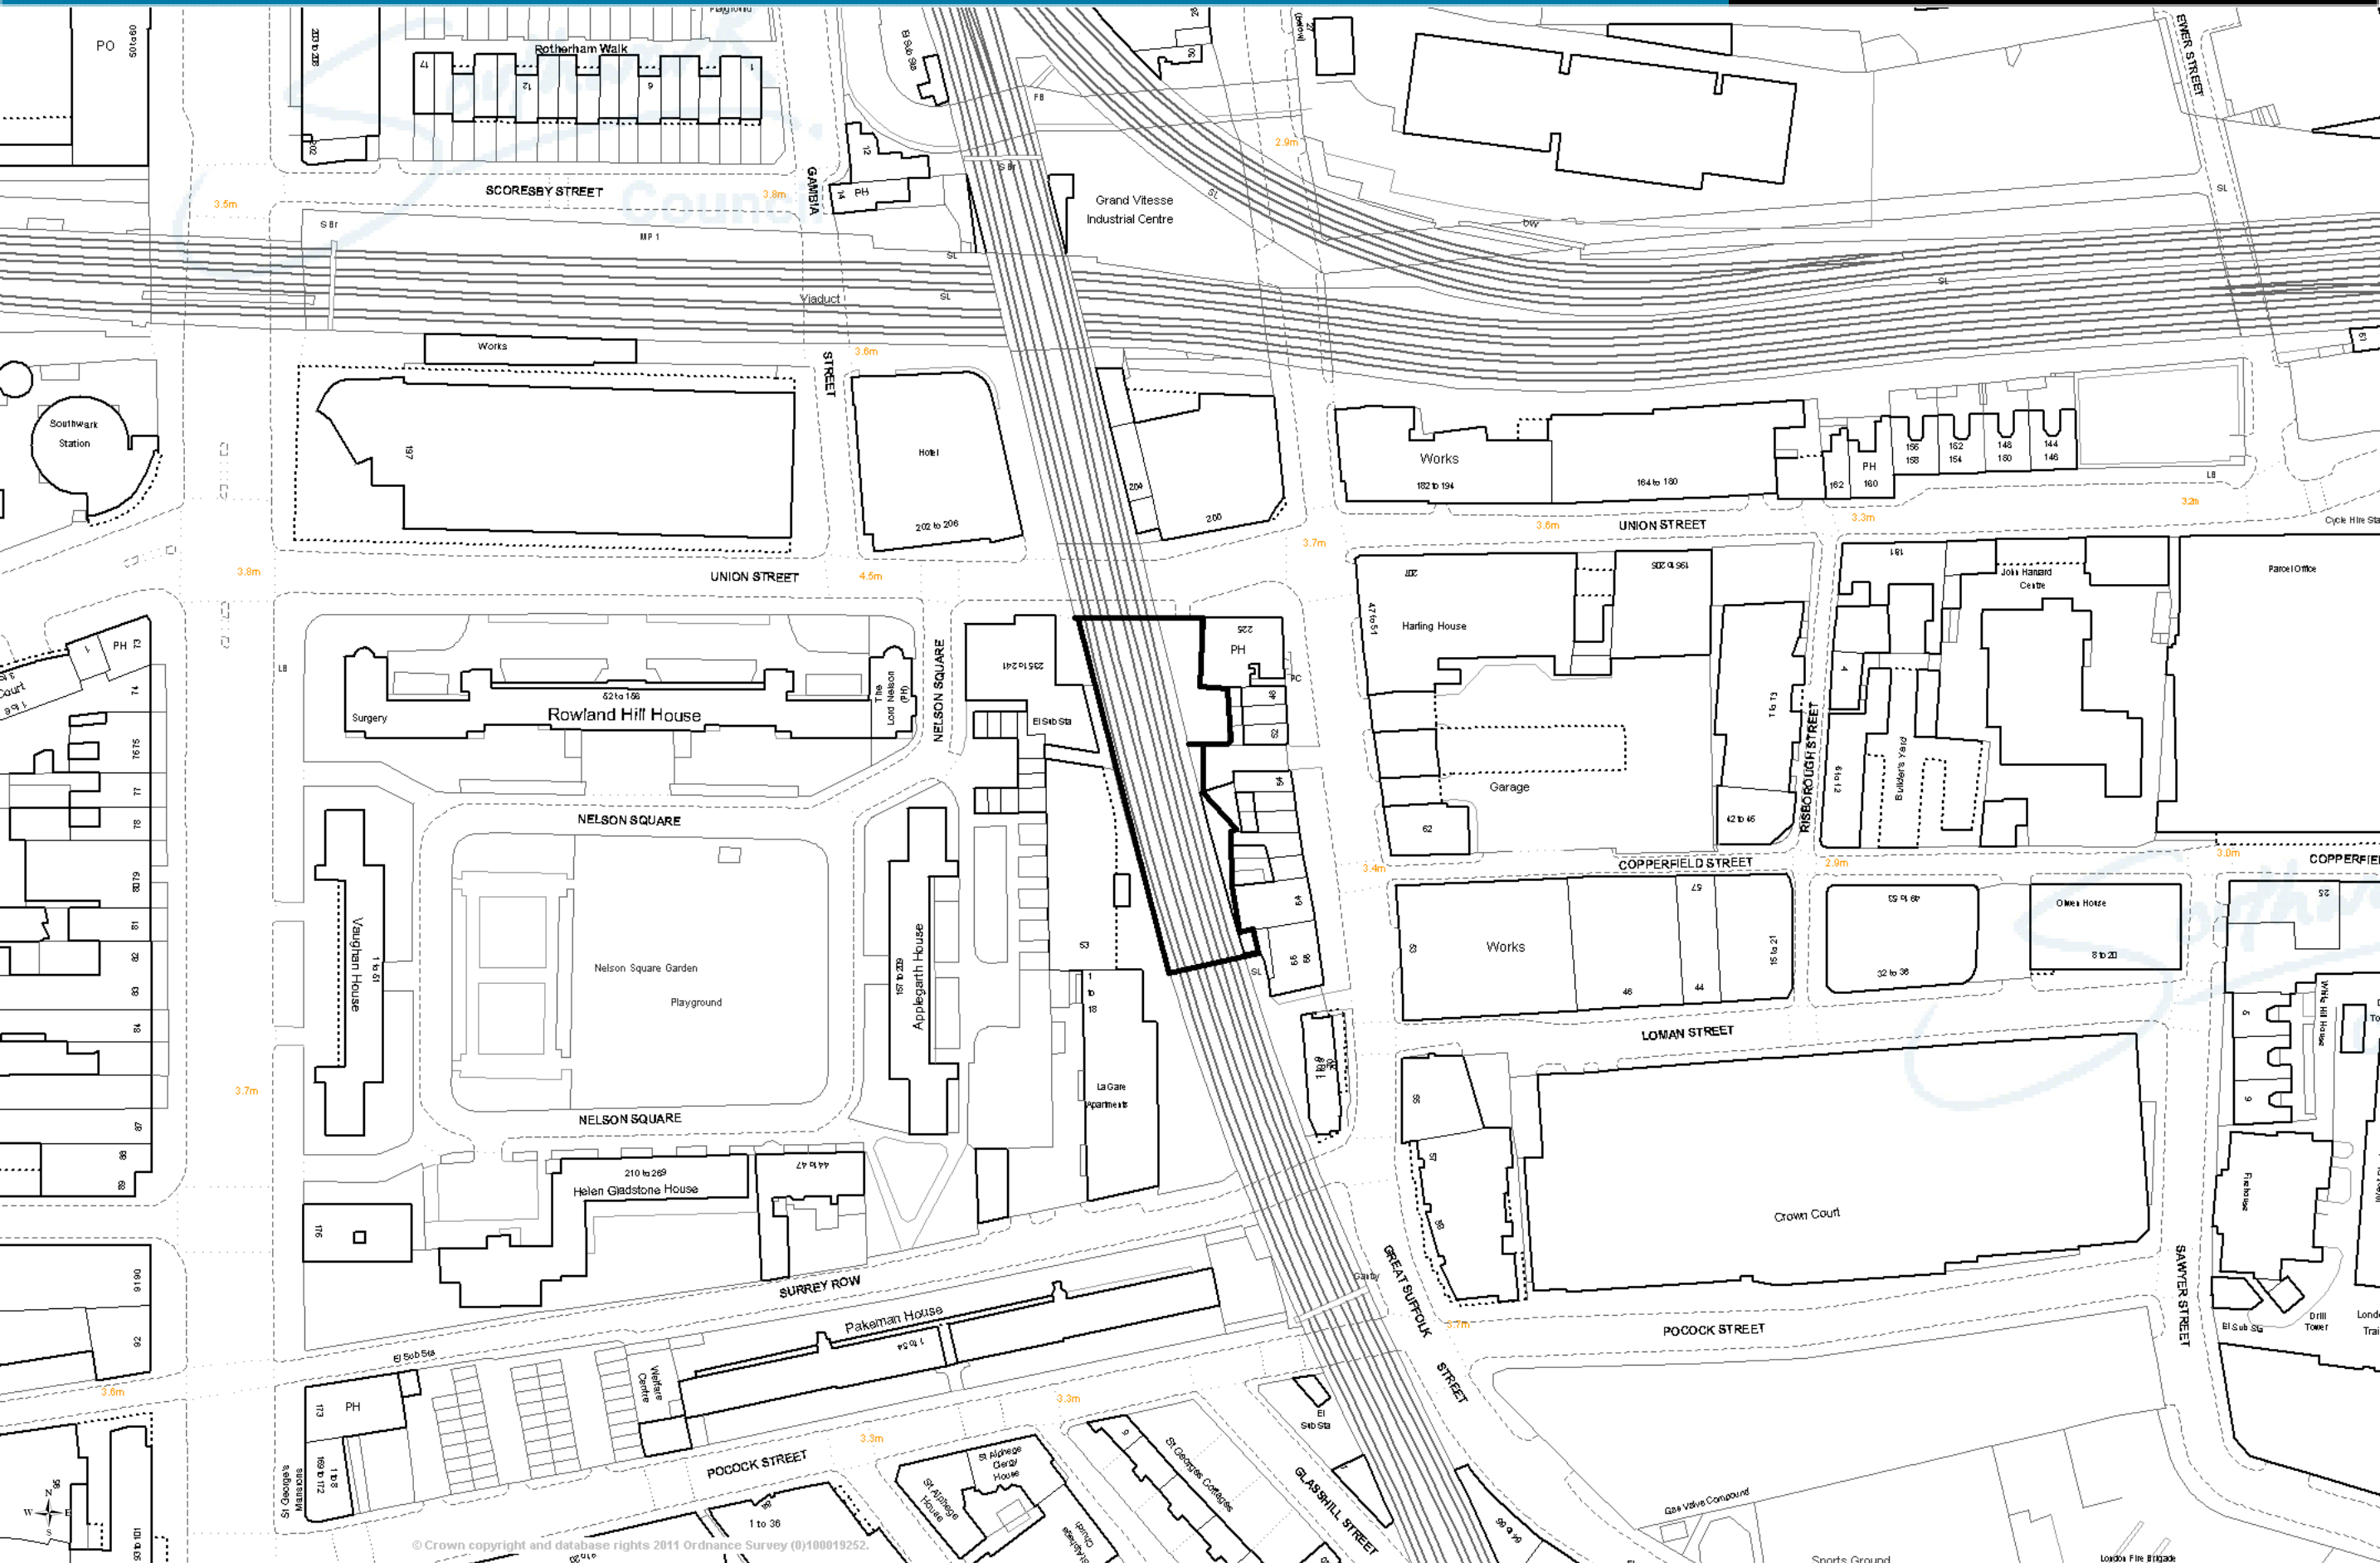

RAILWAY ARCHES 22-27 LOCATED BETWEEN 229-231 UNION ST & SURREY ROW, SE1 0LR

Date 11/7/2013

© Crown copyright and database rights 2011 Ordnance Survey (0100019252)